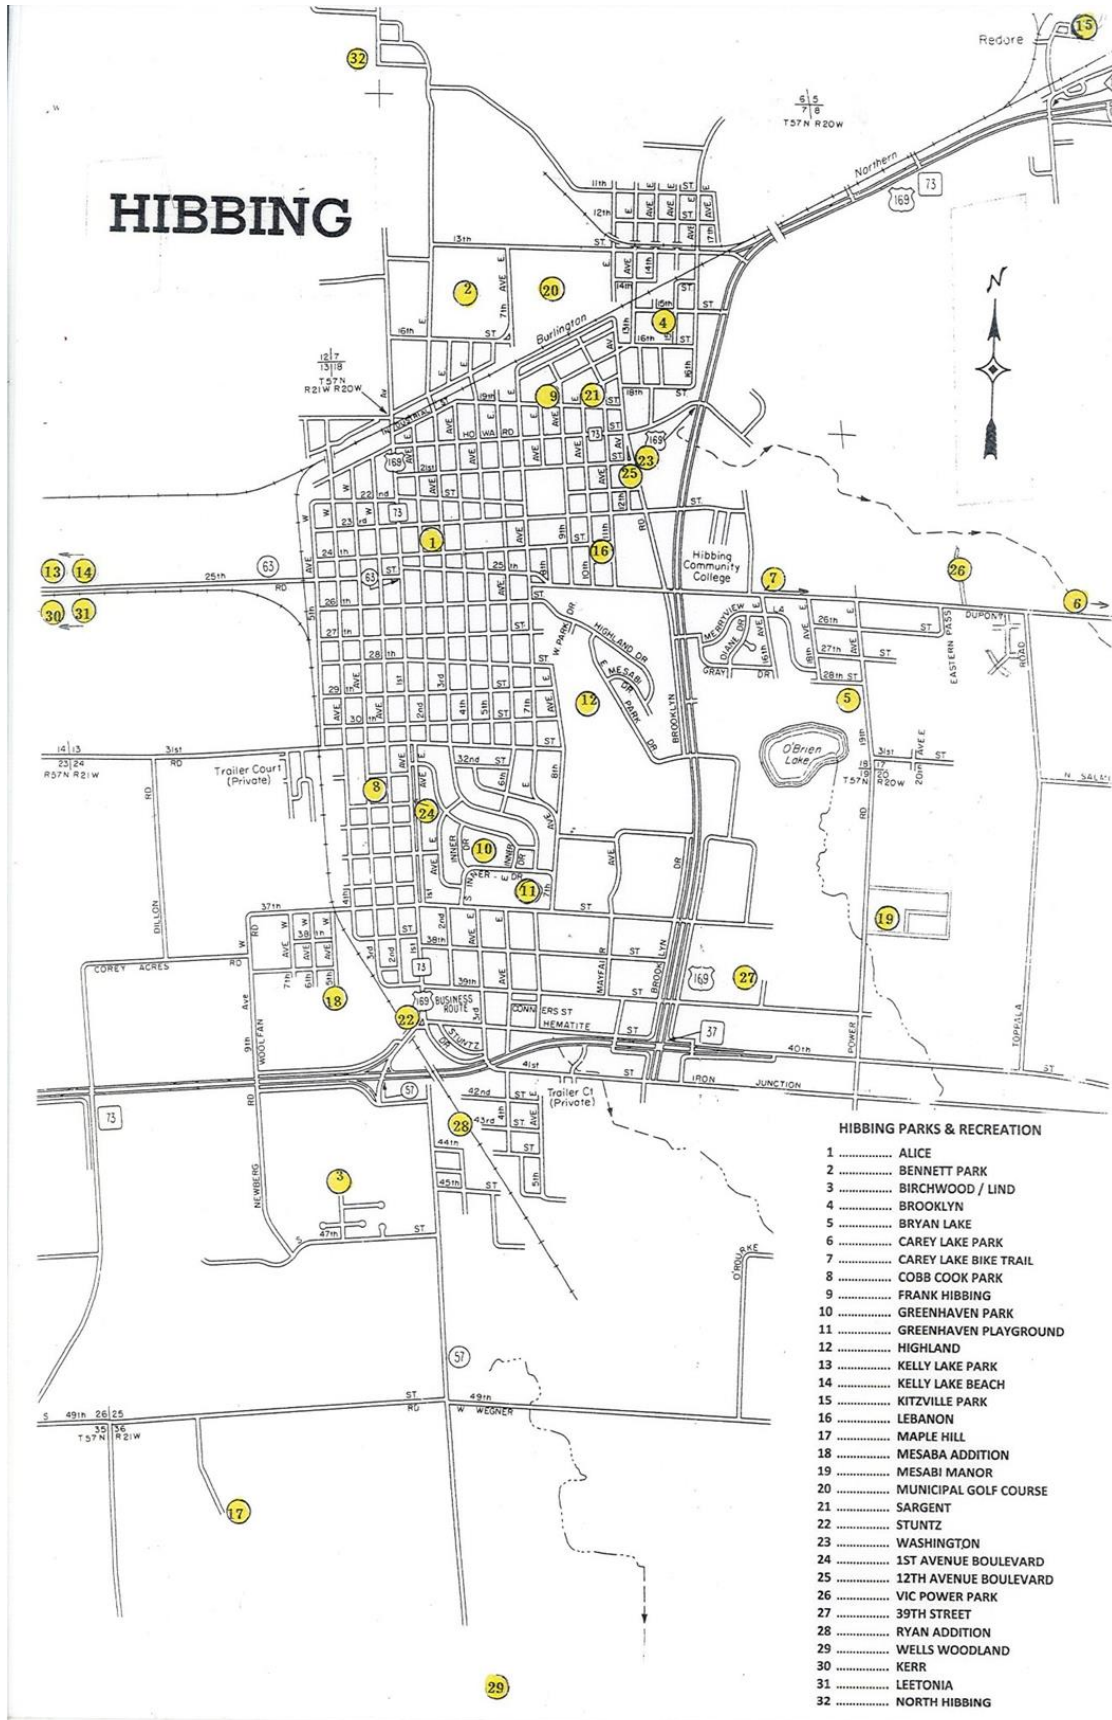

## HIBBING PARKS & RECREATION

- 1 ..... ALICE
- 2 ..... BENNETT PARK
- 3 ..... BIRCHWOOD / LIND
- 4 ..... BROOKLYN
- 5 ..... BRYAN LAKE
- 6 ..... CAREY LAKE PARK
- 7 ..... CAREY LAKE BIKE TRAIL
- 8 ..... COBB COOK PARK
- 9 ..... FRANK HIBBING
- 10 ..... GREENHAVEN PARK
- 11 ..... GREENHAVEN PLAYGROUND
- 12 ..... HIGHLAND
- 13 ..... KELLY LAKE PARK
- 14 ..... KELLY LAKE BEACH
- 15 ..... KITZVILLE PARK
- 16 ..... LEBANON
- 17 ..... MAPLE HILL
- 18 ..... MESABA ADDITION
- 19 ..... MESABI MANOR
- 20 ..... MUNICIPAL GOLF COURSE
- 21 ..... SARGENT
- 22 ..... STUNTZ
- 23 ..... WASHINGTON
- 24 ..... 1ST AVENUE BOULEVARD
- 25 ..... 12TH AVENUE BOULEVARD
- 26 ..... VIC POWER PARK
- 27 ..... 39TH STREET
- 28 ..... RYAN ADDITION
- 29 ..... WELLS WOODLAND
- 30 ..... KERR
- 31 ..... LEETONIA
- 32 ..... NORTH HIBBING