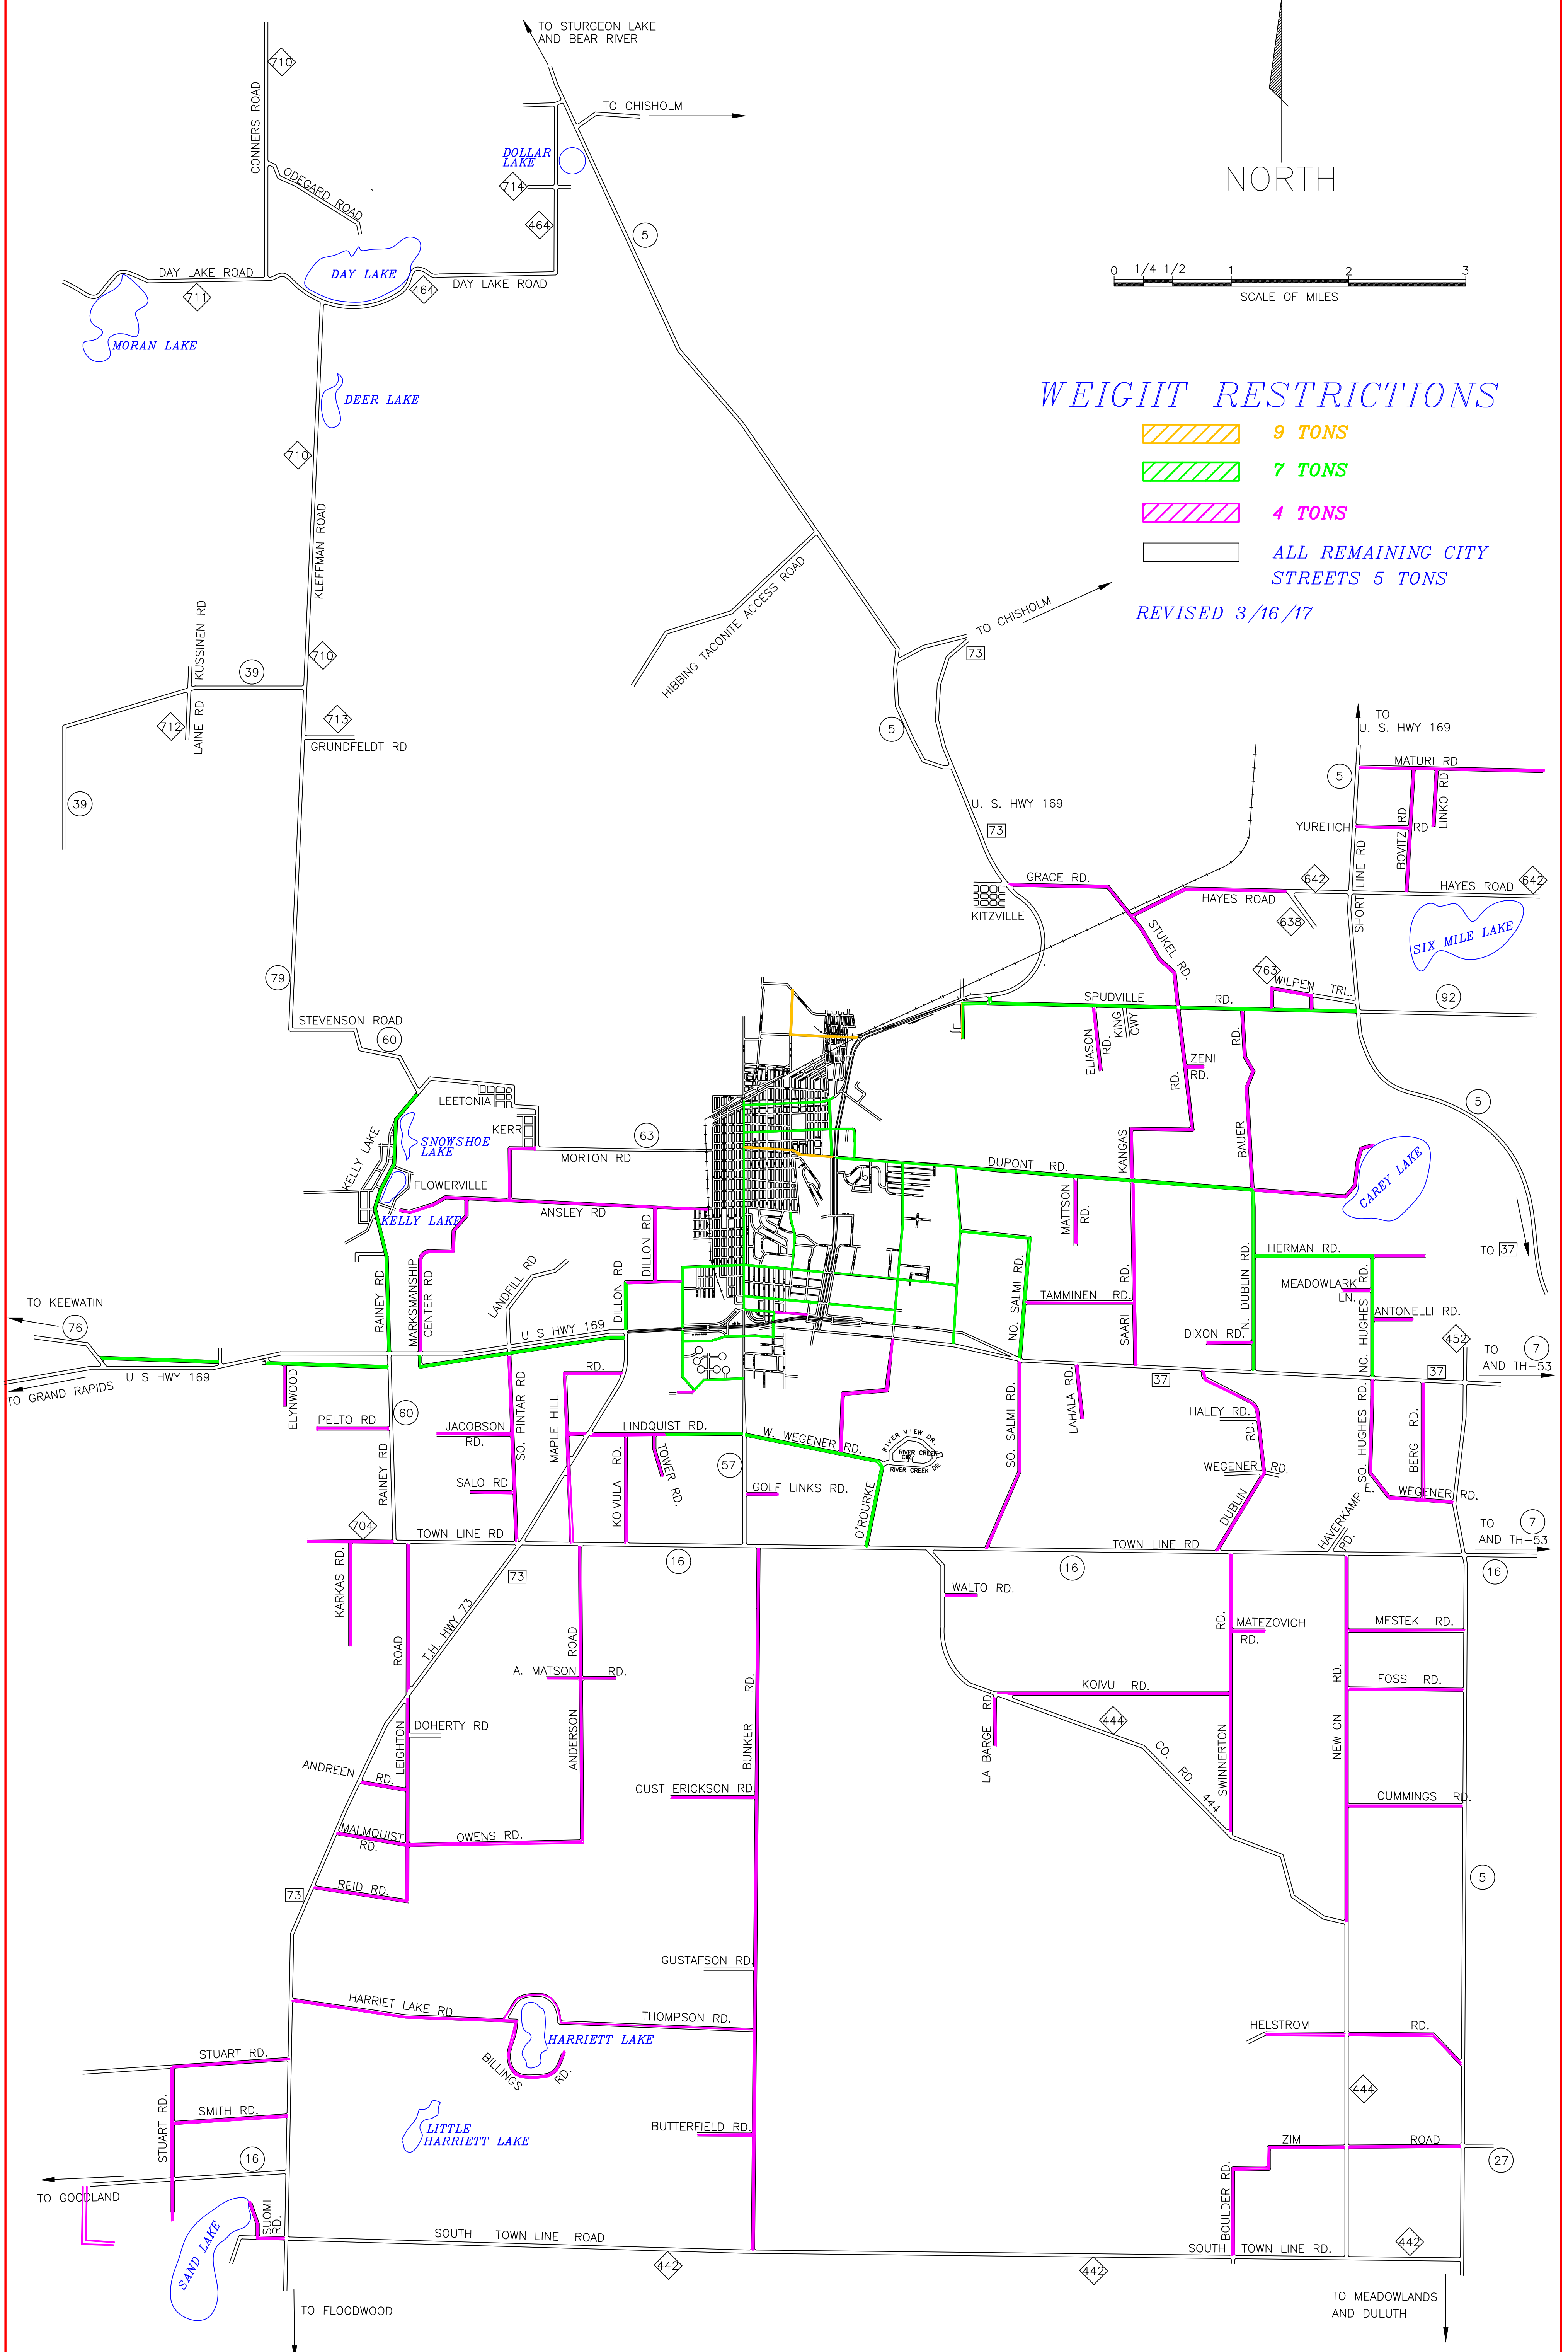

WEIGHT RESTRICTIONS

 9 TONS

 7 TONS

 4 TONS

 ALL REMAINING CITY STREETS 5 TONS

REVISED 3/16/17

CITY OF HIBBING
RURAL AREA